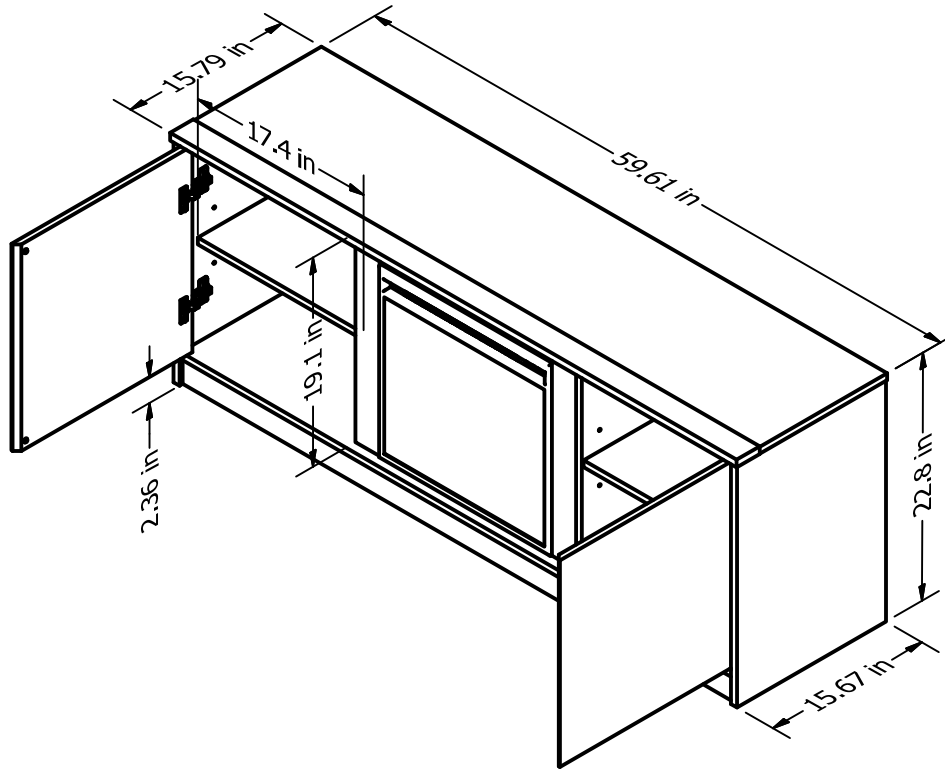

Fireplace TV Stand 8600340COM

Wood Breakdown:
PB 75% & MDF 20%
Total storage: 5.0 cubic feet

Overall Product Size:
59.61"W x 15.79"D x 22.80"H
151.4cm W x 40.1cm D x 57.9cm H

Maximum Weight Capacities
Unit Weight: 92.2 lbs. (41.8 kg)