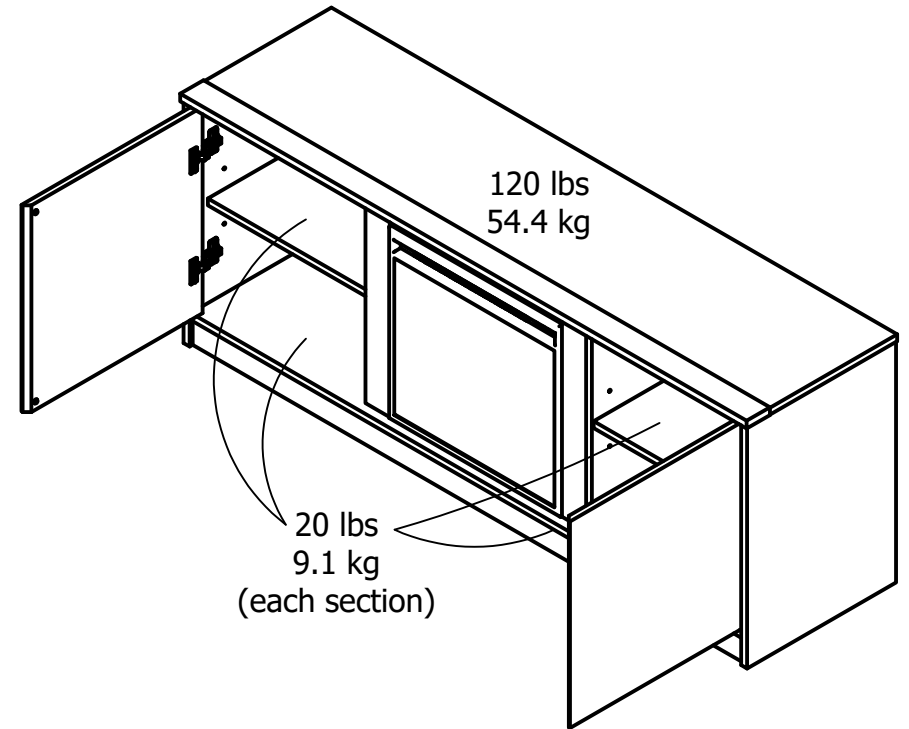

Fireplace TV Stand 8600340COM

Wood Breakdown:
PB 75% & MDF 20%
Total storage: 5.0 cubic feet

Overall Product Size:
59.61"W x 15.79"D x 22.80"H
151.4cm W x 40.1cm D x 57.9cm H

Maximum Weight Capacities
Unit Weight: 92.2 lbs. (41.8 kg)